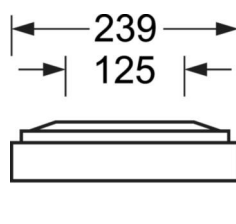

MECHANICS

Housing colour	traffic white RAL 9016
Dimensions (LxWxH/DxH)	1248mm x 239mm x 62mm
Weight (net)	5kg
Cable entry KE (X/Y)	0mm/0mm
Type of installation	Ceiling-mounted single installation, Ceiling-mounted trunking installation

DEEP-LINK

<https://www.regiolum.de/en/article/65713026170>

Reference	LED 3400lm 840
ηLB	100 %
Φ ↓/↑	100 % / 0 %
UGR lat./long.	18.6 / 18.9
VDU	65° < 3000cd/m²

Dimensions

L	1248 mm	Length
B	239 mm	Width
H	62 mm	Height
A1	1000 mm	Mounting distance single mounting
A3	248 mm	Mounting distance between luminaires in a light run arrangement
A4	125 mm	Mounting distance (width)
X	0 mm	Distance cable infeed to the center of the luminaire on the X-axis
Y	0 mm	Distance cable infeed to the center of the luminaire on the Y-axis
