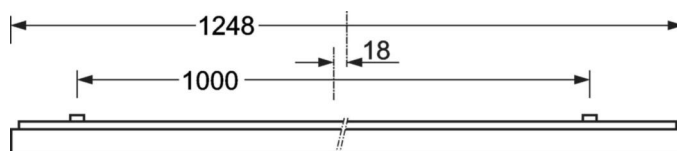

Surface-mounted luminaire - Micro-prismatic diffuser - direct distribution

Steel sheet enclosure, powder-coated rectangular cross-section, integrated Quicklock quick-mount bracket system with catch hook and safety rope for simple and quick mounting; Housing colour traffic white RAL 9016; Homogeneous direct light distribution for VDU-compatibility in accordance with DIN-EN 12464-1; glare reduction through microprism diffuser with special "multilayer" technology and optimised light deflecting foil; Easy installation of the connection, directly on the top of the luminaire with a terminal cover cap. Electrical connection via 5-pole connection terminal with plug-in contacts.. If required, an AVA-MH universal mounting aid is available as an accessory. Surface-mounted luminaire for ceiling installation;

MECHANICS

Housing colour	traffic white RAL 9016
Dimensions (LxWxH/DxH)	1248mm x 239mm x 62mm
Weight (net)	5kg
Cable entry KE (X/Y)	0mm/0mm
Type of installation	Ceiling-mounted single installation, Ceiling-mounted trunking installation

DEEP-LINK

<https://www.regiolum.de/en/article/65713026170>

Reference	LED 3400lm 840
ηLB	100 %
Φ ↓/↑	100 % / 0 %
UGR lat./long.	18.6 / 18.9
VDU	65° < 3000cd/m²

Dimensions

L	1248 mm	Length
B	239 mm	Width
H	62 mm	Height
A1	1000 mm	Mounting distance single mounting
A3	248 mm	Mounting distance between luminaires in a light run arrangement
A4	125 mm	Mounting distance (width)
X	0 mm	Distance cable infeed to the center of the luminaire on the X-axis
Y	0 mm	Distance cable infeed to the center of the luminaire on the Y-axis
