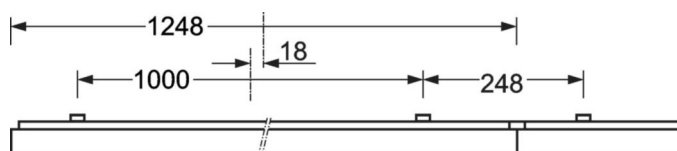

Surface-mounted luminaire - Micro-prismatic diffuser - direct distribution

Steel sheet enclosure, powder-coated rectangular cross-section, integrated Quicklock quick-mount bracket system with catch hook and safety rope for simple and quick mounting; Housing colour traffic white RAL 9016; Homogeneous direct light distribution for VDU-compatibility in accordance with DIN-EN 12464-1; glare reduction through microprism diffuser with special "multilayer" technology and optimised light deflecting foil; Easy installation of the connection, directly on the top of the luminaire with a terminal cover cap. Electrical connection via 5-pole connection terminal with plug-in contacts.. If required, an AVA-MH universal mounting aid is available as an accessory. Surface-mounted luminaire for ceiling installation;

LIGHTING TECHNOLOGY

Placement	LED, Colour rendering/Light colour CRI ≥ 80 / 4000K
Colour tolerance (MacAdam)	3SDCM
Photobiological safety (Luminaire)	RG0
Nominal luminous flux	3412lm
LED service life	100000h L80/B10 (Tq 25°C), 50000h L90/B50 (Tq 25°C)
Luminaire luminous efficiency	137lm/W
UGR lat./long.	18.6 / 18.9

MECHANICS

Housing colour	traffic white RAL 9016
Dimensions (LxWxH/DxH)	1248mm x 239mm x 62mm
Weight (net)	5kg
Cable entry KE (X/Y)	0mm/0mm
Type of installation	Ceiling-mounted single installation, Ceiling-mounted trunking installation

DEEP-LINK

<https://www.regiolum.de/en/article/65713026170>

Reference	LED 3400lm 840
ηLB	100 %
Φ ↓/↑	100 % / 0 %
UGR lat./long.	18.6 / 18.9
VDU	65° < 3000cd/m²

Dimensions

L	1248 mm	Length
B	239 mm	Width
H	62 mm	Height
A1	1000 mm	Mounting distance single mounting
A3	248 mm	Mounting distance between luminaires in a light run arrangement
A4	125 mm	Mounting distance (width)
X	0 mm	Distance cable infeed to the center of the luminaire on the X-axis
Y	0 mm	Distance cable infeed to the center of the luminaire on the Y-axis
