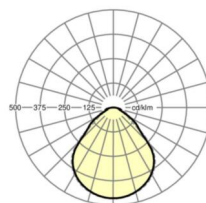

LIGHTING TECHNOLOGY

Placement	LED, Colour rendering/Light colour CRI ≥ 80 / 4000K
Colour tolerance (MacAdam)	3SDCM
Photobiological safety (Luminaire)	RG0
Nominal luminous flux	3412lm
LED service life	100000h L80/B10 (Tq 25°C), 50000h L90/B50 (Tq 25°C)
Luminaire luminous efficiency	137lm/W
UGR lat./long.	18.6 / 18.9

MECHANICS

Housing colour	traffic white RAL 9016
Dimensions (LxWxH/DxH)	1248mm x 239mm x 62mm
Weight (net)	5kg
Cable entry KE (X/Y)	0mm/0mm
Type of installation	Ceiling-mounted single installation, Ceiling-mounted trunking installation

DEEP-LINK

<https://www.regiolum.de/en/article/65713026170>

Reference	LED 3400lm 840
ηLB	100 %
Φ ↓/↑	100 % / 0 %
UGR lat./long.	18.6 / 18.9
VDU	65° < 3000cd/m²

Dimensions

L	1248 mm	Length
B	239 mm	Width
H	62 mm	Height
A1	1000 mm	Mounting distance single mounting
A3	248 mm	Mounting distance between luminaires in a light run arrangement
A4	125 mm	Mounting distance (width)
X	0 mm	Distance cable infeed to the center of the luminaire on the X-axis
Y	0 mm	Distance cable infeed to the center of the luminaire on the Y-axis
